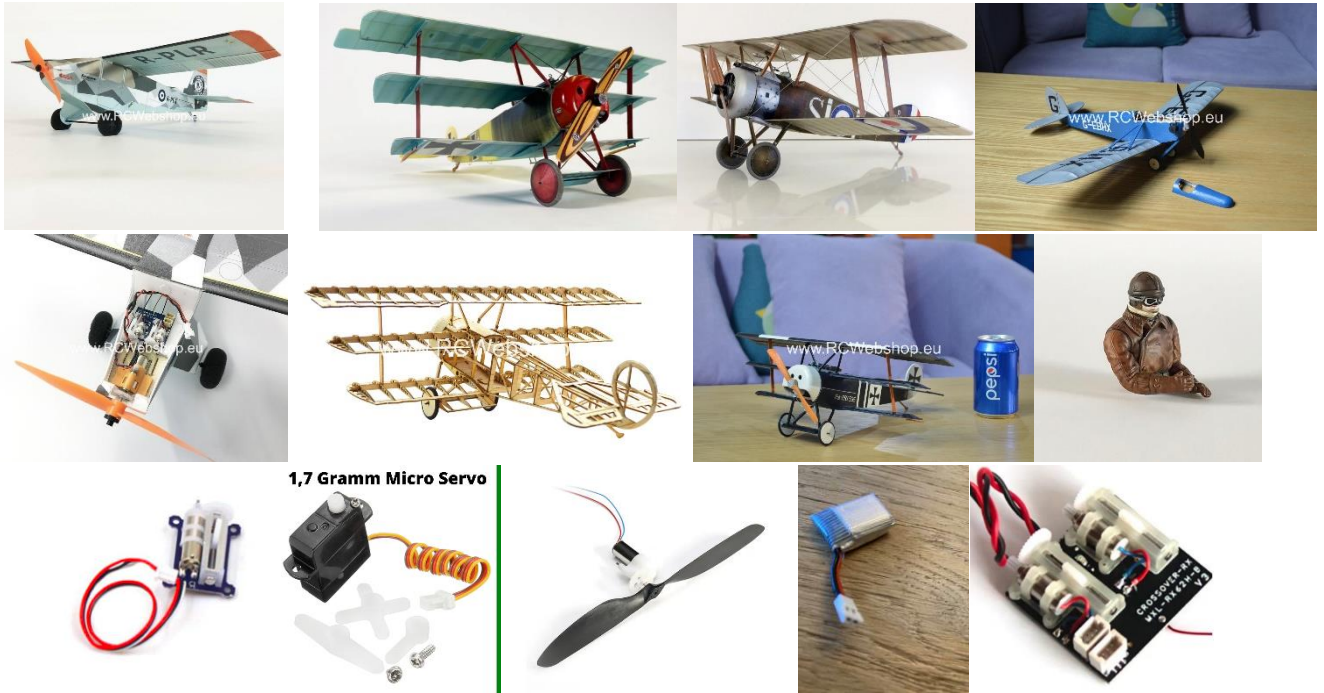

www.RCLeo.com

Your specialist for Micro RC flying

MicroAces – TonyRay – Guillow's etc.

Scan QR code for complete overview of Micro RC planes + accessoires

www.RCLeo.com

Burg Conraetzstraat 8 – 5913 BB Venlo – The Netherlands